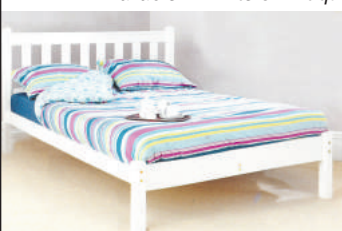

15 MODELS ON DISPLAY

All sizes available in pocket sprung, with deep bases on legs. Available with drawers, massage units, infra red remote control, power lifted, with memory foam, reflex and memory foam without springs.

DOUBLE WAS ~~£399~~
EVENT PRICE £249
KINGSIZE WAS ~~£449~~
EVENT PRICE £299

Quality Maximum Storage Ottoman Base with Strong Floor in a choice of over 30 colours. Choose end or side lift complete with hand tufted mattress in medium, firm or orthopaedic

END LIFT or SIDE LIFT

DOUBLE WAS ~~£699~~
EVENT PRICE £499
KINGSIZE WAS ~~£799~~
EVENT PRICE £599

Quality Hand Tufted Mattress complete with 2 Drawer Base and Headboard in 30 fabric colours. Available in medium or orthopaedic

SINGLE WAS ~~£399~~
EVENT PRICE £249
DOUBLE WAS ~~£449~~
EVENT PRICE £299
KINGSIZE WAS ~~£499~~
EVENT PRICE £349

1000 Luxury Deep Pocket Sprung Hand Tufted Mattress available with your choice of traditional turnable mattress or memory foam non-turn mattress complete with 2 drawer base and matching headboard in over 30 colours