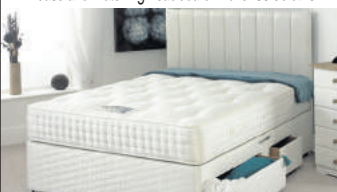

1000 Luxury Deep Pocket Sprung Hand Tufted Mattress available with your choice of traditional turnable mattress or memory foam non-turn mattress complete with 2 drawer base and matching headboard in over 30 colours

SINGLE WAS ~~£599~~
EVENT PRICE £349
DOUBLE WAS ~~£699~~
EVENT PRICE £399
KINGSIZE WAS ~~£749~~
EVENT PRICE £449